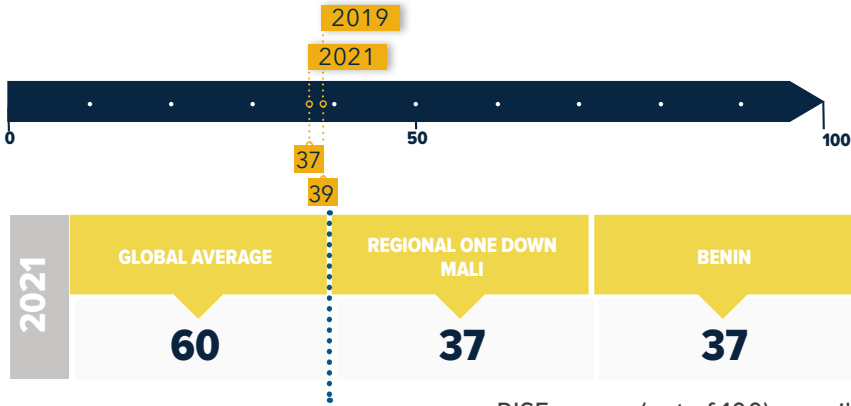

BENIN

GLOBAL SCORE:

RISE scores (out of 100) per pillar 2021

DASHBOARD FOR SUSTAINABLE ENERGY*

Access to electricity: **41%** of population

Access to clean cooking: **4%** of population

Renewable energy: **47%** of Total Final Energy Consumption

Energy efficiency: **5.69** MJ per US\$ PPP 2017

RENEWABLE ENERGY

ENERGY EFFICIENCY

CLEAN COOKING

ELECTRICITY ACCESS

Note: The overall country score is based on the average score of Electricity Access, Clean Cooking, Energy Efficiency and Renewable Energy indicators.