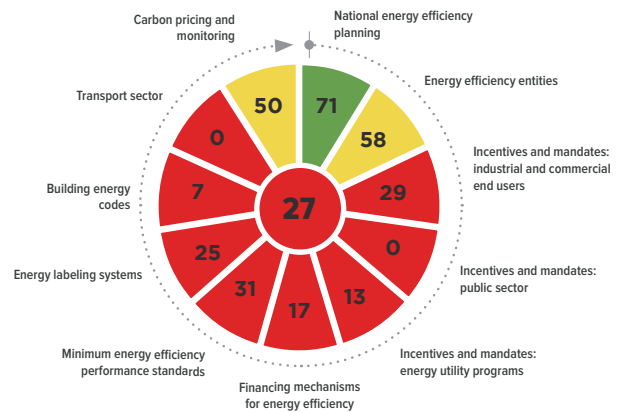

BENIN

GLOBAL SCORE:

RISE scores (out of 100) per pillar 2021

DASHBOARD FOR SUSTAINABLE ENERGY*

Access to electricity: **41%** of population

Access to clean cooking: **4%** of population

Renewable energy: **47%** of Total Final Energy Consumption

Energy efficiency: **5.69** MJ per US\$ PPP 2017

RENEWABLE ENERGY

ENERGY EFFICIENCY

CLEAN COOKING

ELECTRICITY ACCESS

Note: The overall country score is based on the average score of Electricity Access, Clean Cooking, Energy Efficiency and Renewable Energy indicators.