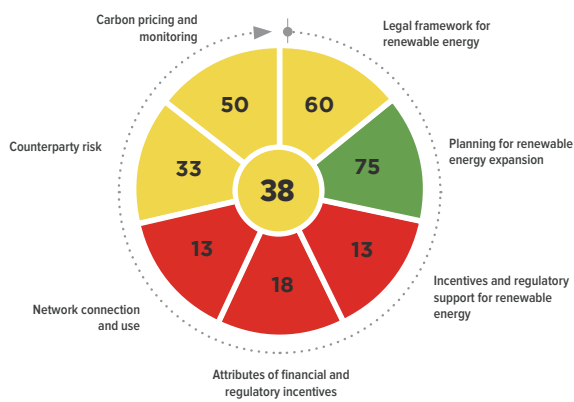

BENIN

GLOBAL SCORE:

RISE scores (out of 100) per pillar 2021

DASHBOARD FOR SUSTAINABLE ENERGY*

Access to electricity: **41%** of population

Access to clean cooking: **4%** of population

Renewable energy: **47%** of Total Final Energy Consumption

Energy efficiency: **5.69** MJ per US\$ PPP 2017

RENEWABLE ENERGY

ENERGY EFFICIENCY

CLEAN COOKING

ELECTRICITY ACCESS

Note: The overall country score is based on the average score of Electricity Access, Clean Cooking, Energy Efficiency and Renewable Energy indicators.