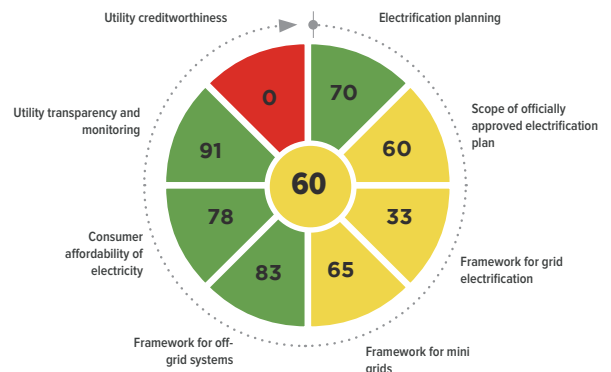

BENIN

GLOBAL SCORE:

RISE scores (out of 100) per pillar 2021

DASHBOARD FOR SUSTAINABLE ENERGY*

Access to electricity: **41%** of population

Access to clean cooking: **4%** of population

Renewable energy: **47%** of Total Final Energy Consumption

Energy efficiency: **5.69** MJ per US\$ PPP 2017

RENEWABLE ENERGY

ENERGY EFFICIENCY

CLEAN COOKING

ELECTRICITY ACCESS

Note: The overall country score is based on the average score of Electricity Access, Clean Cooking, Energy Efficiency and Renewable Energy indicators.