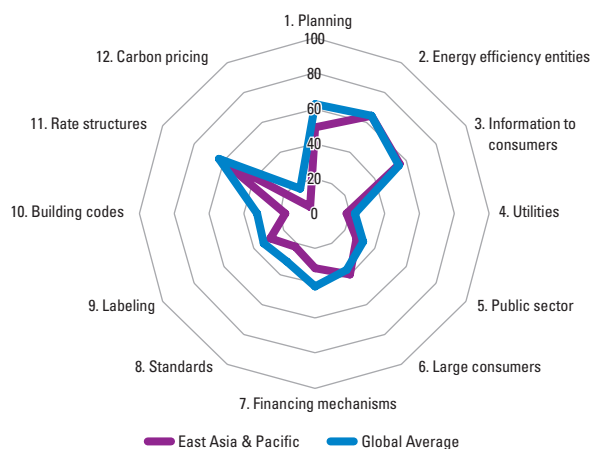

FIGURE 1 Overall Scores

FIGURE 2 Pillar Scores

Energy Access Scores

Renewable Energy Scores

Energy Efficiency Scores

FIGURE 3 Indicator Scores

Energy Access

Renewable Energy

Energy Efficiency

FIGURE 4 Administrative Procedures

Time to establish a household grid connection

Country	Number of days - urban households	Number of days - rural households
Cambodia	31	79
Indonesia	21	48
Lao PDR	38	11
Mongolia	22	42
Myanmar	40	589
Philippines	21	9
Solomon Islands	19	<i>Data not available</i>
Vanuatu	91	25

Time to develop RE project <5MW

Country	Number of days
Thailand	917
Mongolia	363
Indonesia	354
Malaysia	218
Vietnam	198
China	134
Philippines	39

Time to certify appliance according to EE standards

Country	Number of days
Thailand	64
Vietnam	25
Malaysia	7