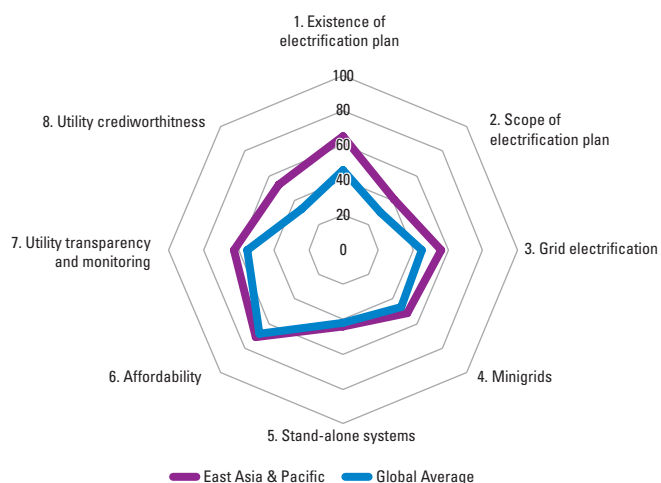

FIGURE 1 Overall Scores

FIGURE 2 Pillar Scores

Energy Access Scores

Renewable Energy Scores

Energy Efficiency Scores

FIGURE 3 Indicator Scores

Energy Access

Renewable Energy

Energy Efficiency

FIGURE 4 Administrative Procedures

Time to establish a household grid connection

Country	Number of days - urban households	Number of days - rural households
Cambodia	31	79
Indonesia	21	48
Lao PDR	38	11
Mongolia	22	42
Myanmar	40	589
Philippines	21	9
Solomon Islands	19	<i>Data not available</i>
Vanuatu	91	25

Time to develop RE project <5MW

Country	Number of days
Thailand	917
Mongolia	363
Indonesia	354
Malaysia	218
Vietnam	198
China	134
Philippines	39

Time to certify appliance according to EE standards

Country	Number of days
Thailand	64
Vietnam	25
Malaysia	7