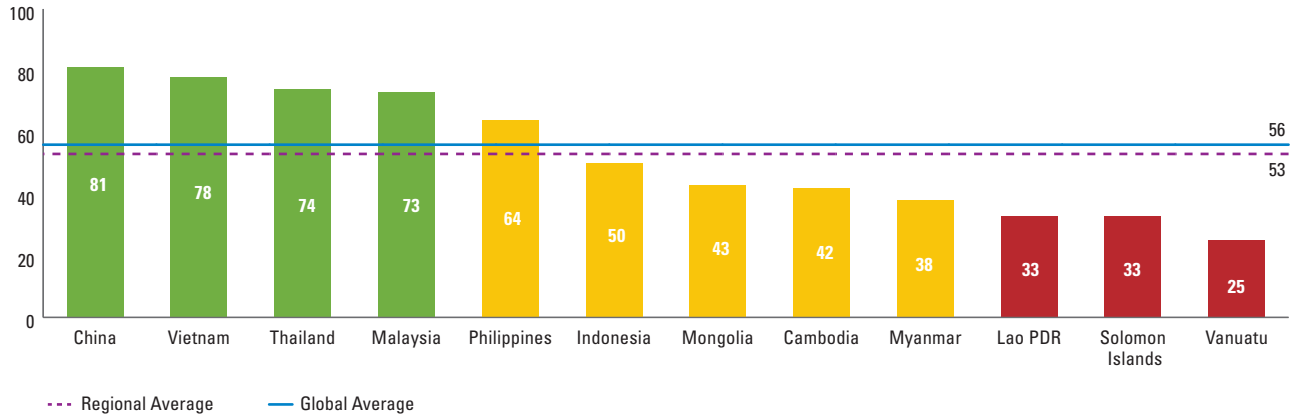

FIGURE 1 Overall Scores

FIGURE 2 Pillar Scores

Energy Access Scores

Renewable Energy Scores

Energy Efficiency Scores

FIGURE 3 Indicator Scores

Energy Access

Renewable Energy

Energy Efficiency

FIGURE 4 Administrative Procedures

Time to establish a household grid connection

Country	Number of days - urban households	Number of days - rural households
Cambodia	31	79
Indonesia	21	48
Lao PDR	38	11
Mongolia	22	42
Myanmar	40	589
Philippines	21	9
Solomon Islands	19	<i>Data not available</i>
Vanuatu	91	25