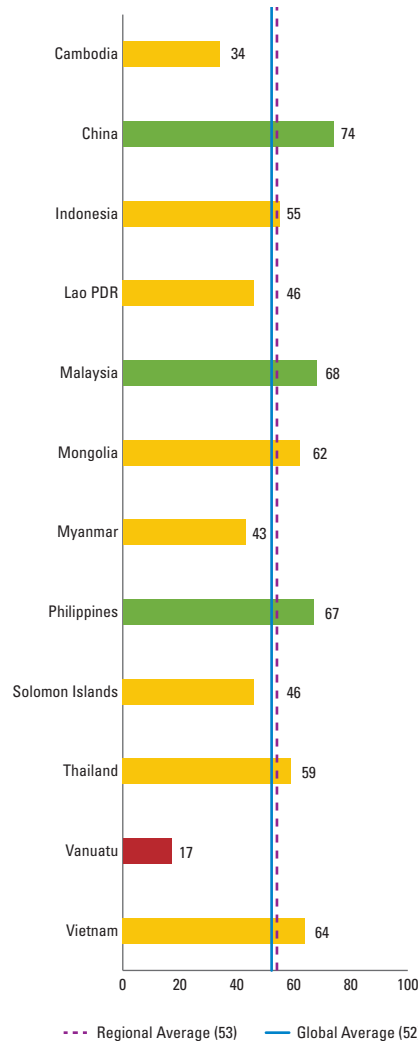

FIGURE 1 Overall Scores

FIGURE 2 Pillar Scores

Energy Access Scores

Renewable Energy Scores

Energy Efficiency Scores

FIGURE 3 Indicator Scores

Energy Access

Renewable Energy

Energy Efficiency

FIGURE 4 Administrative Procedures

Time to establish a household grid connection

Country	Number of days - urban households	Number of days - rural households
Cambodia	31	79
Indonesia	21	48
Lao PDR	38	11
Mongolia	22	42
Myanmar	40	589
Philippines	21	9
Solomon Islands	19	<i>Data not available</i>
Vanuatu	91	25

Time to develop RE project <5MW

Country	Number of days
Thailand	917
Mongolia	363
Indonesia	354
Malaysia	218
Vietnam	198
China	134
Philippines	39

Time to certify appliance according to EE standards

Country	Number of days
Thailand	64
Vietnam	25
Malaysia	7