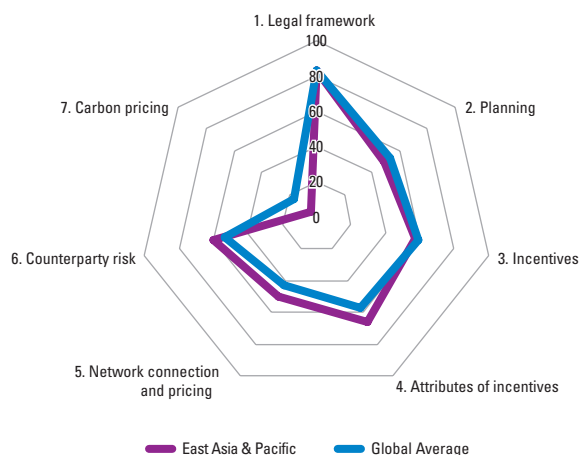

FIGURE 1 Overall Scores

FIGURE 2 Pillar Scores

Energy Access Scores

Renewable Energy Scores

Energy Efficiency Scores

FIGURE 3 Indicator Scores

Energy Access

Renewable Energy

Energy Efficiency

FIGURE 4 Administrative Procedures

Time to establish a household grid connection

Country	Number of days - urban households	Number of days - rural households
Cambodia	31	79
Indonesia	21	48
Lao PDR	38	11
Mongolia	22	42
Myanmar	40	589
Philippines	21	9
Solomon Islands	19	<i>Data not available</i>
Vanuatu	91	25