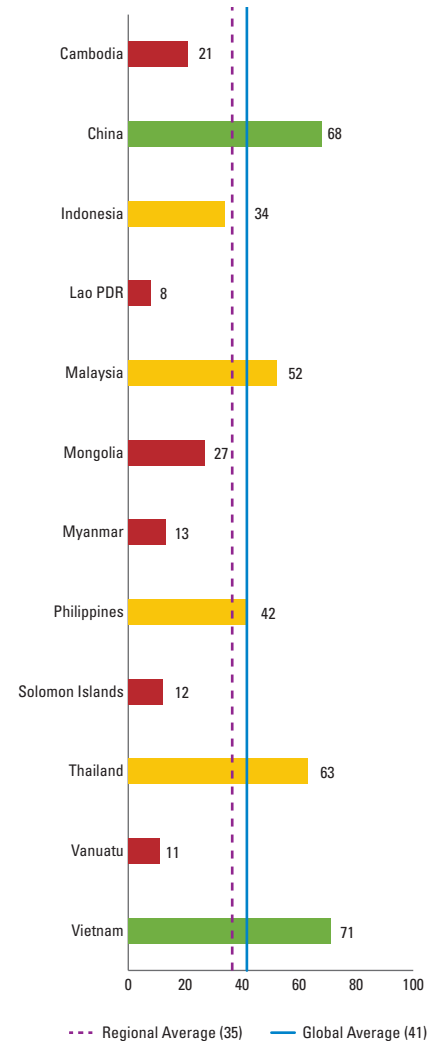

FIGURE 1 Overall Scores

FIGURE 2 Pillar Scores

Energy Access Scores

Renewable Energy Scores

Energy Efficiency Scores

FIGURE 3 Indicator Scores

Energy Access

Renewable Energy

Energy Efficiency

FIGURE 4 Administrative Procedures

Time to establish a household grid connection

Country	Number of days - urban households	Number of days - rural households
Cambodia	31	79
Indonesia	21	48
Lao PDR	38	11
Mongolia	22	42
Myanmar	40	589
Philippines	21	9
Solomon Islands	19	<i>Data not available</i>
Vanuatu	91	25

Time to develop RE project <5MW

Country	Number of days
Thailand	917
Mongolia	363
Indonesia	354
Malaysia	218
Vietnam	198
China	134
Philippines	39

Time to certify appliance according to EE standards

Country	Number of days
Thailand	64
Vietnam	25
Malaysia	7