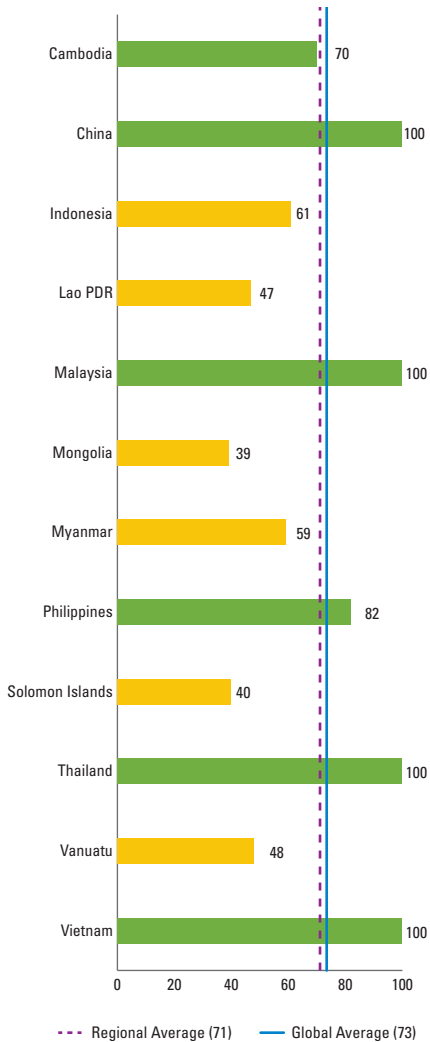

FIGURE 1 Overall Scores

FIGURE 2 Pillar Scores

Energy Access Scores

Renewable Energy Scores

Energy Efficiency Scores

FIGURE 3 Indicator Scores

Energy Access

Renewable Energy

Energy Efficiency

FIGURE 4 Administrative Procedures

Time to establish a household grid connection

Country	Number of days - urban households	Number of days - rural households
Cambodia	31	79
Indonesia	21	48
Lao PDR	38	11
Mongolia	22	42
Myanmar	40	589
Philippines	21	9
Solomon Islands	19	<i>Data not available</i>
Vanuatu	91	25

Time to develop RE project <5MW

Country	Number of days
Thailand	917
Mongolia	363
Indonesia	354
Malaysia	218
Vietnam	198
China	134
Philippines	39

Time to certify appliance according to EE standards

Country	Number of days
Thailand	64
Vietnam	25
Malaysia	7